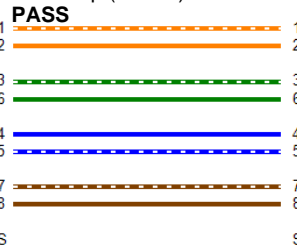

Test Limit: ISO Patch Cord Cat6A 2.0m

Calibration Date:

Remote S/N: 1707027

Cable Type: Cat 6A U/UTP

Main (Module): 09/07/2018

Main Adapter: DSX-PC6A

NVP: 68.2%

Remote (Module): 09/07/2018

Remote Adapter: DSX-PC6A

Length (m)	[Pair 78]	2.2
Prop. Delay (ns)	[Pair 12]	12
Delay Skew (ns)	[Pair 12]	1
Resistance (ohms)	[Pair 36]	0.46

Wire Map (T568B)

Worst Case Margin Worst Case Value

PASS	MAIN	SR	MAIN	SR
Worst Pair	36-45	36-45	36-45	36-45
NEXT (dB)	2.0	2.4	2.0	2.4
Freq. (MHz)	471.0	471.0	471.0	471.0
Limit (dB)	31.7	31.7	31.7	31.7